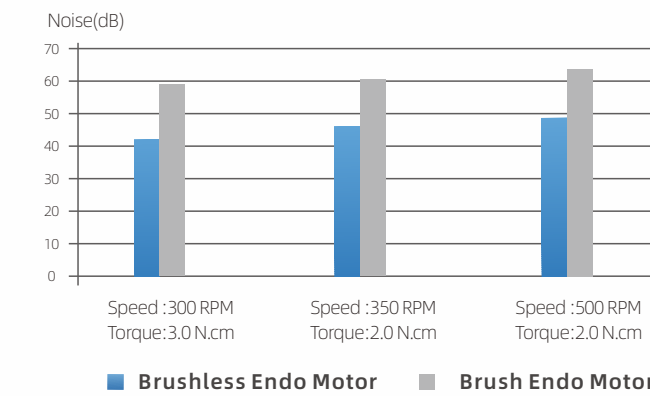

Endo Smart +

New generation **Brushless Endo Motor**
Bring you a new experience in root canal treatment

6:1 Super mini contra-angle

Super mini contra-angle allows clearer operation field.

Combined length determination mode

Endo Smart + can be connected to the matched Apex locator to realize apex locating function. By connecting the Endo Smart + to the matched Apex locator, the position of the file tip inside the canal can be monitored during the procedure and many automatic functions such as Auto Apical Reverse can be activated.

High performance brushless motor

- Adjustable reciprocating angle (10° interval; adjustment range: 20°- 400°); Accurate rotating angle reduces risk of instrument fracture and enables higher preparing efficiency.
- Super high torque, high speed, fast response, more accurate output, more stable, to ensure more efficient & safe preparation. Speed : 100-1200RPM Torque : 0.4-5.0N.cm
- Smooth rotation, lower noise and small vibration in handpiece. Doctors feel good during operations. Patients feel more comfortable during operation.