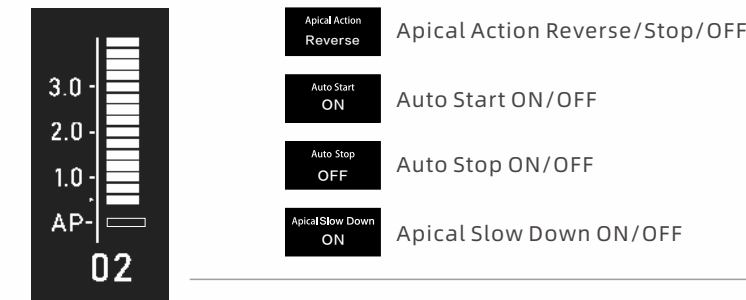

Endo Smart +

New generation **Brushless Endo Motor**
Bring you a new experience in root canal treatment

6:1 Super mini contra-angle

Super mini contra-angle allows clearer operation field.

Combined length determination mode

Endo Smart + can be connected to the matched Apex locator to realize apex locating function. By connecting the Endo Smart + to the matched Apex locator, the position of the file tip inside the canal can be monitored during the procedure and many automatic functions such as Auto Apical Reverse can be activated.

High performance brushless motor

- Adjustable reciprocating angle (10° interval; adjustment range: 20°- 400°); Accurate rotating angle reduces risk of instrument fracture and enables higher preparing efficiency.
- Super high torque, high speed, fast response, more accurate output, more stable, to ensure more efficient & safe preparation. Speed : 100-1200RPM Torque : 0.4-5.0N.cm
- Smooth rotation, lower noise and small vibration in handpiece. Doctors feel good during operations. Patients feel more comfortable during operation.