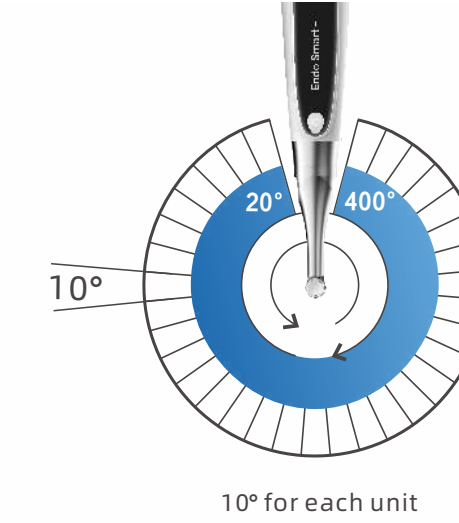

Endo Smart +

New generation **Brushless Endo Motor**
Bring you a new experience in root canal treatment

6:1 Super mini contra-angle

Super mini contra-angle allows clearer operation field.

Combined length determination mode

Endo Smart + can be connected to the matched Apex locator to realize apex locating function. By connecting the Endo Smart + to the matched Apex locator, the position of the file tip inside the canal can be monitored during the procedure and many automatic functions such as Auto Apical Reverse can be activated.

High performance brushless motor

- Adjustable reciprocating angle (10° interval; adjustment range: 20°- 400°); Accurate rotating angle reduces risk of instrument fracture and enables higher preparing efficiency.
- Super high torque, high speed, fast response, more accurate output, more stable, to ensure more efficient & safe preparation. Speed : 100-1200RPM Torque : 0.4-5.0N.cm
- Smooth rotation, lower noise and small vibration in handpiece. Doctors feel good during operations. Patients feel more comfortable during operation.